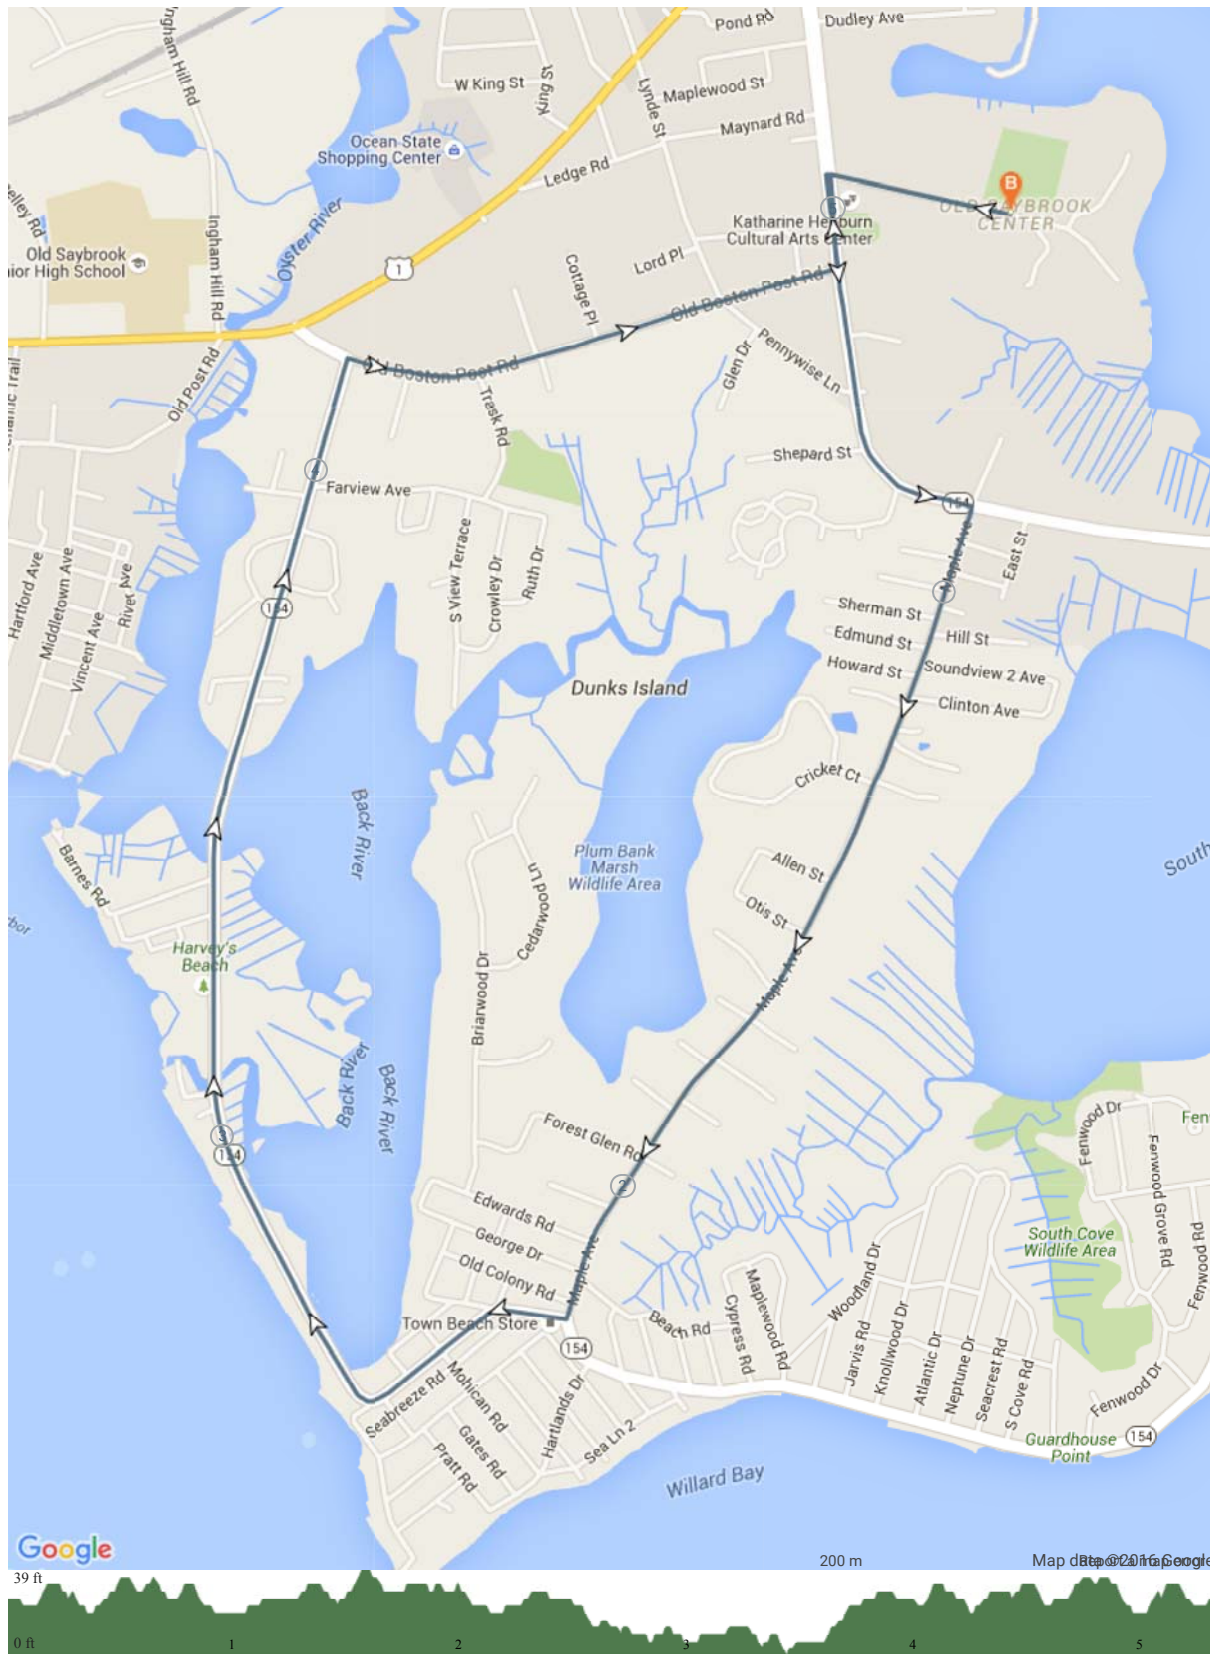

plotaroute.com - Bikes For Kids Family Ride Clockwise (5.320 miles)

No	Miles	Turn	Directions
1	0.000		Start at Old Saybrook Middle School
2	0.000		Head west on Sheffield St toward Main St
3	0.276	←	Turn left onto Main St
4	0.867	→	Turn right onto Maple Ave
5	2.214	→	Turn right onto CT-154 W
6	4.169	→	Turn right onto Old Boston Post Rd
7	4.914	←	Turn left onto Main St
8	5.049	→	Turn right onto Sheffield St